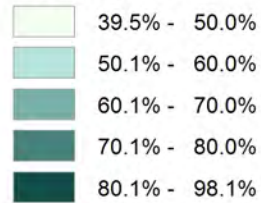

Issue 8 Election Results

November 3, 2015 election

By precinct

Percent in favor

Prepared by:
The Northern Ohio Data & Information Service
NODIS
Cleveland State University
Maxine Goodman Levin
College of Urban Affairs