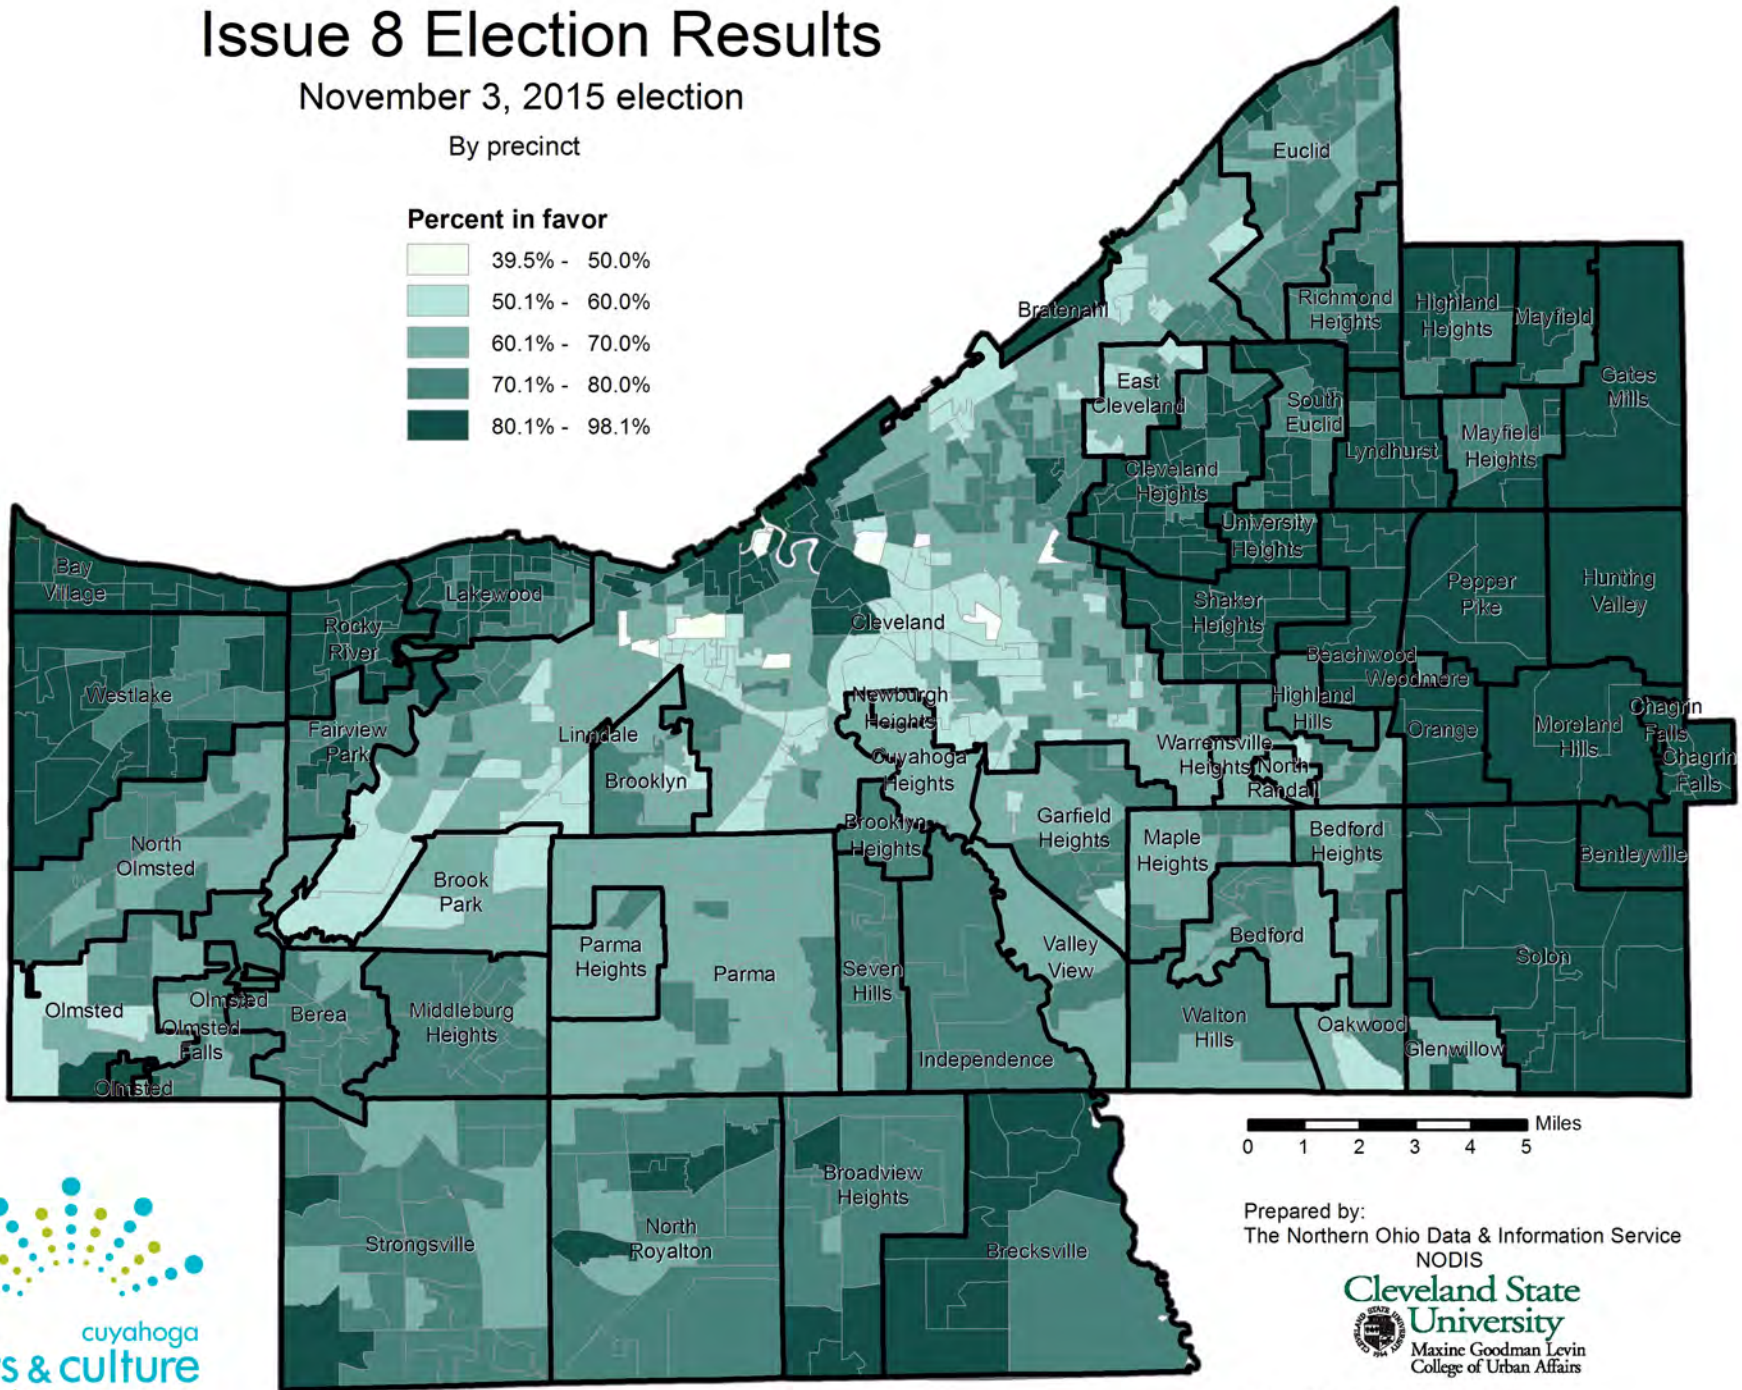

Issue 8 Election Results

November 3, 2015 election

By precinct

Percent in favor

Prepared by:
The Northern Ohio Data & Information Service
NODIS
Cleveland State University
Maxine Goodman Levin
College of Urban Affairs